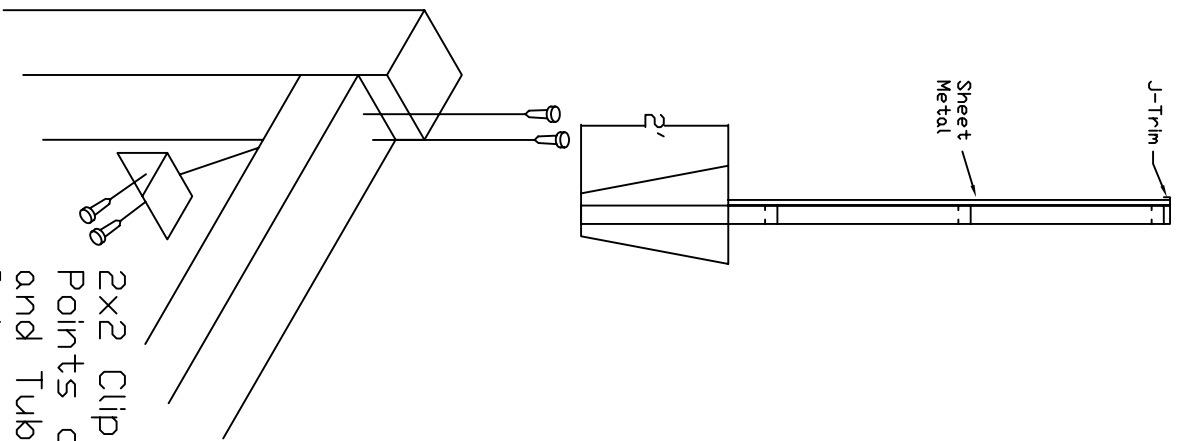

Aerial View

Note: Always Leave Bottom Purlin 6" Off Ground

Ground Level

End View

2x2 Clip At All Points of Purlin and Tubing Intersection

INDACO METALS
 3 AMERICAN WAY SHAWNEE, OKLA. 74804
 PHONE (405) 273-9200 FAX (405) 273-9206