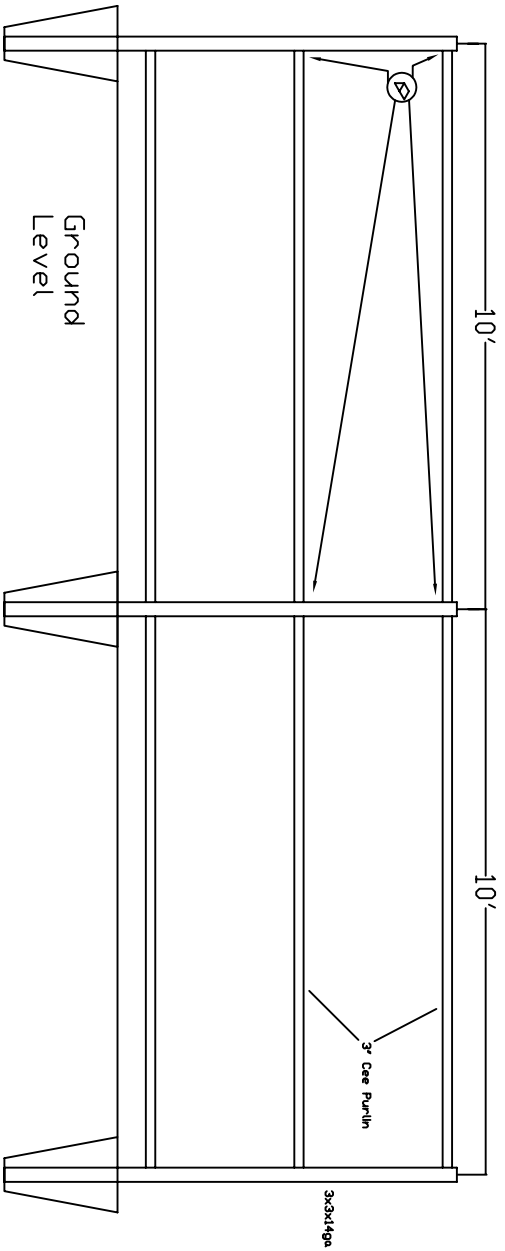

Aerial View

Note: Always Leave Bottom Purlin 6" Off Ground

Ground Level

End View

2x2 Clip At All Points of Purlin and Tubing Intersection

INDACO METALS
 3 AMERICAN WAY SHAWNEE, OKLA. 74804
 PHONE (405) 273-9200 FAX (405) 273-9206

DETAIL OF SHEET #

SIZE: _____
 FOR: _____
 ADDRESS: _____
 CITY/STATE: _____
 ZIP: _____
 ORDER: _____

REV _____